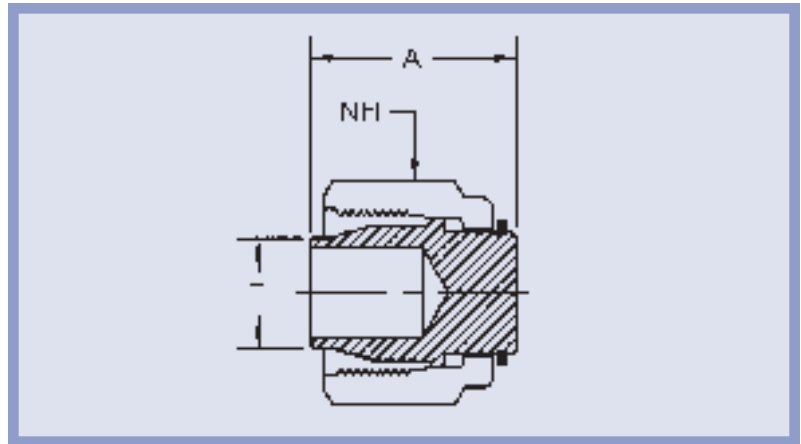

CAP

PART NUMBER	T TUBE O.D.	A	B	C	L	BH BODY HEX	NH NUT HEX
1-1CAP	1/16	.828	.609	.670	.500	5/16	3/8
2-1CAP	1/8	.969	.640	.765	.578	7/16	7/16
3-1CAP	3/16	1.000	.703	.796	.578	7/16	1/2
4-1CAP	1/4	1.156	.796	.906	.672	1/2	9/16
5-1CAP	5/16	1.125	.796	.906	.672	9/16	5/8
6-1CAP	3/8	1.265	.937	1.015	.703	5/8	11/16
8-1CAP	1/2	1.421	1.140	1.140	.781	13/16	7/8
10-1CAP	5/8	1.515	1.203	1.217	.875	15/16	1
12-1CAP	3/4	1.718	1.250	1.343	1.031	1-1/8	1-1/4
14-1CAP	7/8	1.921	1.453	1.484	1.093	1-1/4	1-3/8
16-1CAP	1	1.921	1.515	1.484	1.097	1-3/8	1-1/2

FITTING PLUG

PART NUMBER	T TUBE O.D.	A	NH NUT HEX
1-1F PLUG	1/16	.642	3/8
2-1F PLUG	1/8	.580	7/16
3-1F PLUG	3/16	.617	1/2
4-1F PLUG	1/4	.602	9/16
5-1F PLUG	5/16	.645	5/8
6-1F PLUG	3/8	.785	11/16
8-1F PLUG	1/2	.929	7/8
10-1F PLUG	5/8	.979	1
12-1F PLUG	3/4	1.137	1-1/4
14-1F PLUG	7/8	1.093	1-3/8
16-1F PLUG	1	1.092	1-1/2

*NOTE: All dimensions subject to change, to be used for reference only.