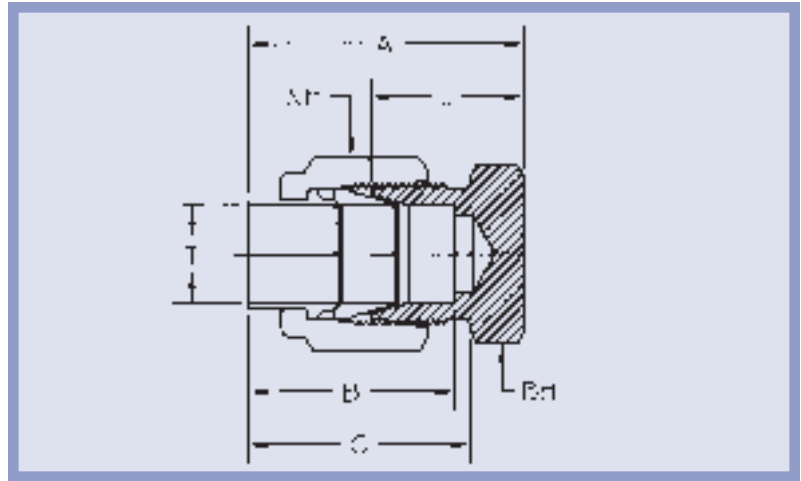

CAP

PART NUMBER	T TUBE O.D.	A	B	C	L	BH BODY HEX	NH NUT HEX
1-1CAP	1/16	.828	.609	.670	.500	5/16	3/8
2-1CAP	1/8	.969	.640	.765	.578	7/16	7/16
3-1CAP	3/16	1.000	.703	.796	.578	7/16	1/2
4-1CAP	1/4	1.156	.796	.906	.672	1/2	9/16
5-1CAP	5/16	1.125	.796	.906	.672	9/16	5/8
6-1CAP	3/8	1.265	.937	1.015	.703	5/8	11/16
8-1CAP	1/2	1.421	1.140	1.140	.781	13/16	7/8
10-1CAP	5/8	1.515	1.203	1.217	.875	15/16	1
12-1CAP	3/4	1.718	1.250	1.343	1.031	1-1/8	1-1/4
14-1CAP	7/8	1.921	1.453	1.484	1.093	1-1/4	1-3/8
16-1CAP	1	1.921	1.515	1.484	1.097	1-3/8	1-1/2

FITTING PLUG

PART NUMBER	T TUBE O.D.	A	NH NUT HEX
1-1F PLUG	1/16	.642	3/8
2-1F PLUG	1/8	.580	7/16
3-1F PLUG	3/16	.617	1/2
4-1F PLUG	1/4	.602	9/16
5-1F PLUG	5/16	.645	5/8
6-1F PLUG	3/8	.785	11/16
8-1F PLUG	1/2	.929	7/8
10-1F PLUG	5/8	.979	1
12-1F PLUG	3/4	1.137	1-1/4
14-1F PLUG	7/8	1.093	1-3/8
16-1F PLUG	1	1.092	1-1/2

*NOTE: All dimensions subject to change, to be used for reference only.